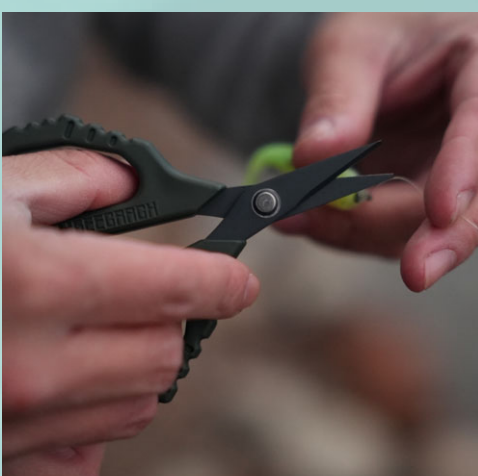

### Seki cutlery × GEECRACK

Each piece is carefully finished by the hands of craftsmen. Scissors for game fishing.

#### Function 1

The blade has serrations on one side, and it has an outstanding sharpness that firmly holds the line and cuts PE line without stress.

\*The blade part is treated with a fluorine coating that is resistant to rust.

#### Function 2

The handle is our own original design with an emphasis on ease of use. The hole part is set large so that it can be used even when wearing gloves. The handle part is made of a hybrid material of elastomer and ABS resin, which provides both grip performance and strength.