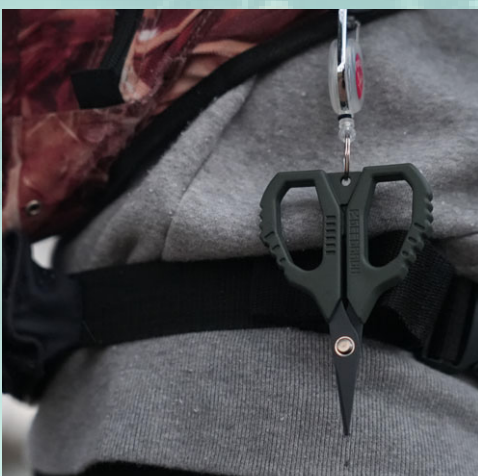

#### Function 1

The blade has serrations on one side, and it has an outstanding sharpness that firmly holds the line and cuts PE line without stress.

\*The blade part is treated with a fluorine coating that is resistant to rust.

#### Function 2

The handle is our own original design with an emphasis on ease of use. The hole part is set large so that it can be used even when wearing gloves. The handle part is made of a hybrid material of elastomer and ABS resin, which provides both grip performance and strength.

#### Function 3

The main body has a hole for attaching a carabiner or cord, so you can attach it to your bag, etc.