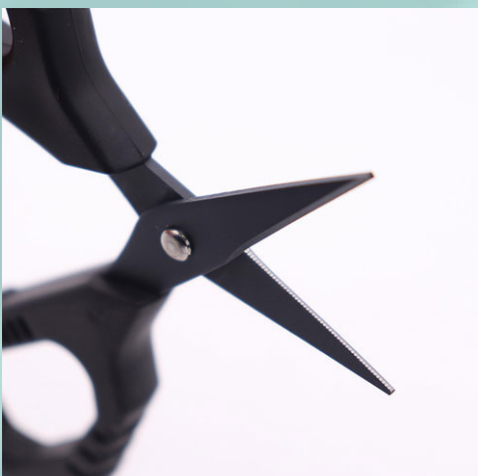

### Line up

- Features  
Compatible with PE line
- Size  
Total length 108mm / Width 70mm / Thickness 10mm
- Color (2 colors in total)  
BLACK / ARMY-GREEN

#### Function 1

The blade has serrations on one side, and it has an outstanding sharpness that firmly holds the line and cuts PE line without stress.

\*The blade part is treated with a fluorine coating that is resistant to rust.

#### Function 2

The handle is our own original design with an emphasis on ease of use. The hole part is set large so that it can be used even when wearing gloves. The handle part is made of a hybrid material of elastomer and ABS resin, which provides both grip performance and strength.

#### Function 3

The main body has a hole for attaching a carabiner or cord, so you can attach it to your bag, etc.