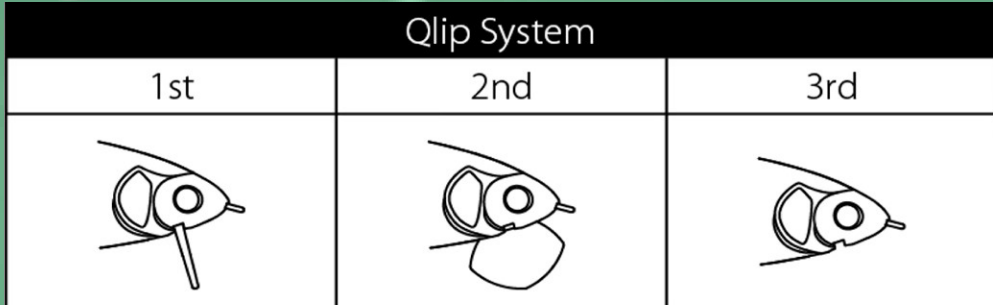

GIMIKIN

madotachi
GIMIKIN

[CLICK HERE](#)

Line up

- 160mm
- 1.5oz class
- Floating

FEATURES

Qlip System
Qwing System
Qlock System

"Qlip system" that changes the nature of the action by rotating the lip and attaching/detaching it.

Qlip System
Qwing System
Qlock System

"Qwing system" that changes the diving depth depending on the angle of the fin

Qlip System
Qwing System
Qlock System

"Qlock system" that changes the pitch of the action depending on the joint range of motion