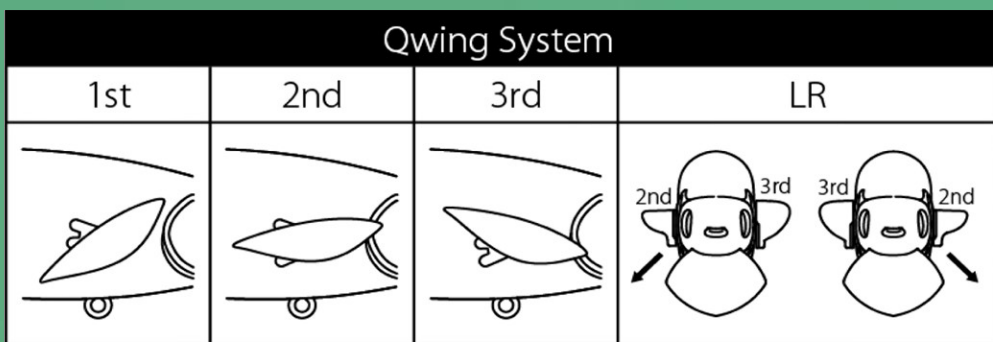

GIMIKIN

madotachi
GIMIKIN

[CLICK HERE](#)

Line up

- 160mm
- 1.5oz class
- Floating

FEATURES

Qlip System
Qwing System
Qlock System

"Qlip system" that changes the nature of the action by rotating the lip and attaching/detaching it.

Qlip System
Qwing System
Qlock System

"Qwing system" that changes the diving depth depending on the angle of the fin

Qlip System
Qwing System
Qlock System

"Qlock system" that changes the pitch of the action depending on the joint range of motion