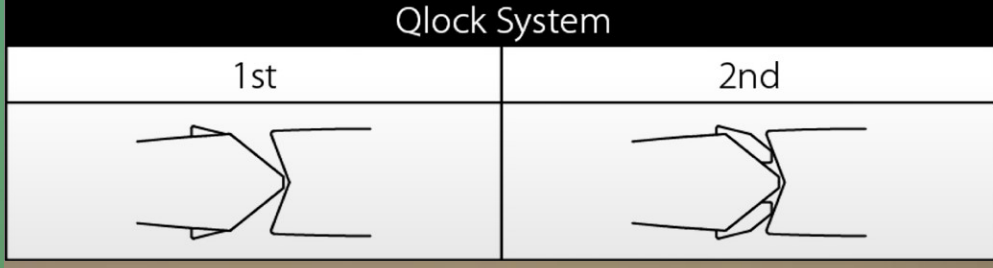

GIMIKIN

madotachi
GIMIKIN

[CLICK HERE](#)

Line up

- 160mm
- 1.5oz class
- Floating

FEATURES

Qlip System
Qwing System
Qlock System

"Qlip system" that changes the nature of the action by rotating the lip and attaching/detaching it.

Qlip System
Qwing System
Qlock System

"Qwing system" that changes the diving depth depending on the angle of the fin

Qlip System
Qwing System
Qlock System

"Qlock system" that changes the pitch of the action depending on the joint range of motion