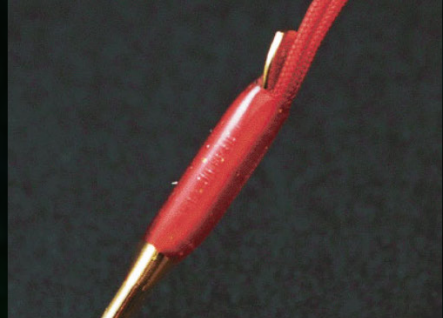

## FEATURES

**LOOP EYE**

Uses a strong material with minimal hook entanglement. The anti-slip coating significantly reduces ring slippage. The hook silhouette is minimized, ensuring flexibility that allows for 3 rotations.

**THREAD & HARD COAT**

The hard coating on the thread reduces damage from pliers and other tools.

**EXTRA SHARP HOOK**

A highly sharp hook point combined with the strength to handle large fish, this is a trusted Japanese-made hook.