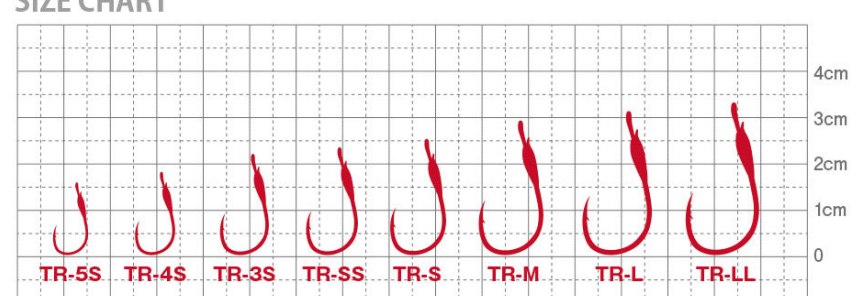

## ArtFishing Hurry Bite TROUT HOOK

[CLICK HERE](#)

Line up

- [TR-3S] 7 pieces / 2.5-5g Spoon compatible
- [TR-SS] 7 pieces / 3-7g Spoon compatible
- [TR-S] 7 pieces / 6-10g Spoon compatible
- [TR-M] 6 pieces / 8-15g Spoon compatible
- [TR-L] 6 pieces / 12-20g Spoon compatible
- [TR-LL] 6 pieces / 18-30g Spoon compatible

SIZE CHART