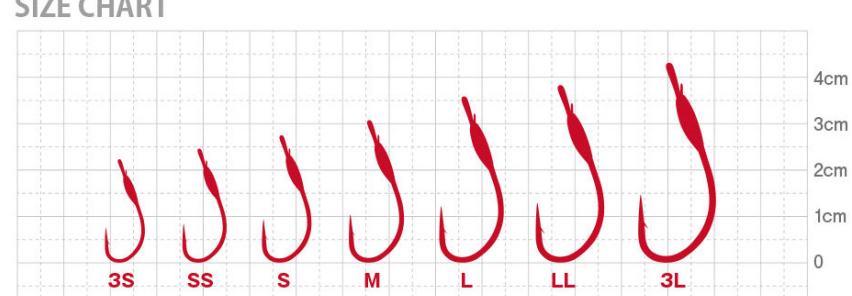

SIZE CHART

## ArtFishing Hurry Bite SP TYPE

[CLICK HERE](#)

Line up

- [3S] 7 pieces / 2.5-5g Spoon compatible
- [SS] 7 pieces / 3-7g Spoon compatible
- [S] 7 pieces / 6-10g Spoon compatible
- [M] 6 pieces / 8-15g Spoon compatible
- [L] 6 pieces / 12-20g Spoon compatible
- [LL] 6 pieces / 18-30g Spoon compatible
- [3L] 5 pieces / 20g- Spoon compatible