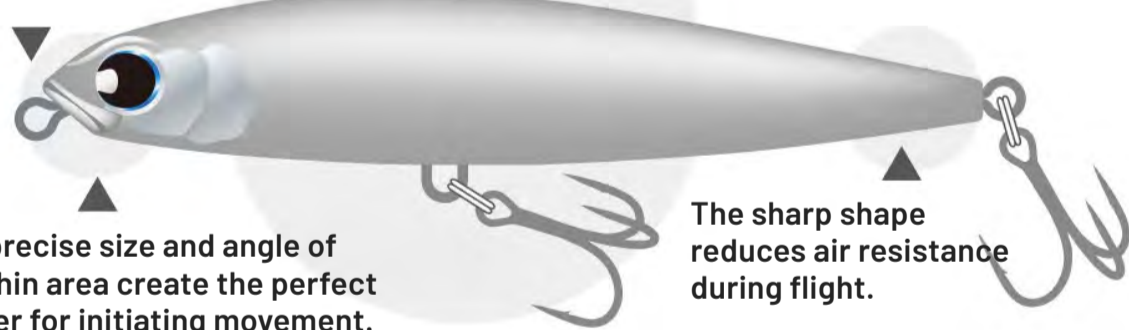

FEATURES

Overwhelming buoyancy!

Rick Fire pursues the balance between two contrasting elements: a high-density body for long-distance casting and the sense of floating. The response is so quick that it begins to move the moment torque is applied to the handle, providing a sensation where the reeling feel and the action are perfectly integrated. With sinking pencils, the feel doesn't often transmit to your hand. That's why Rick Fire, with its seamless connection to the angler's intuition, becomes a reliable weapon that can be trusted and used.

BODY & WEIGHT

The body shape and weight balance are meticulously designed to ensure that the tail smoothly faces the direction of travel during casting.

The angle of the eye ensures stable movement.

The precise size and angle of the chin area create the perfect trigger for initiating movement.